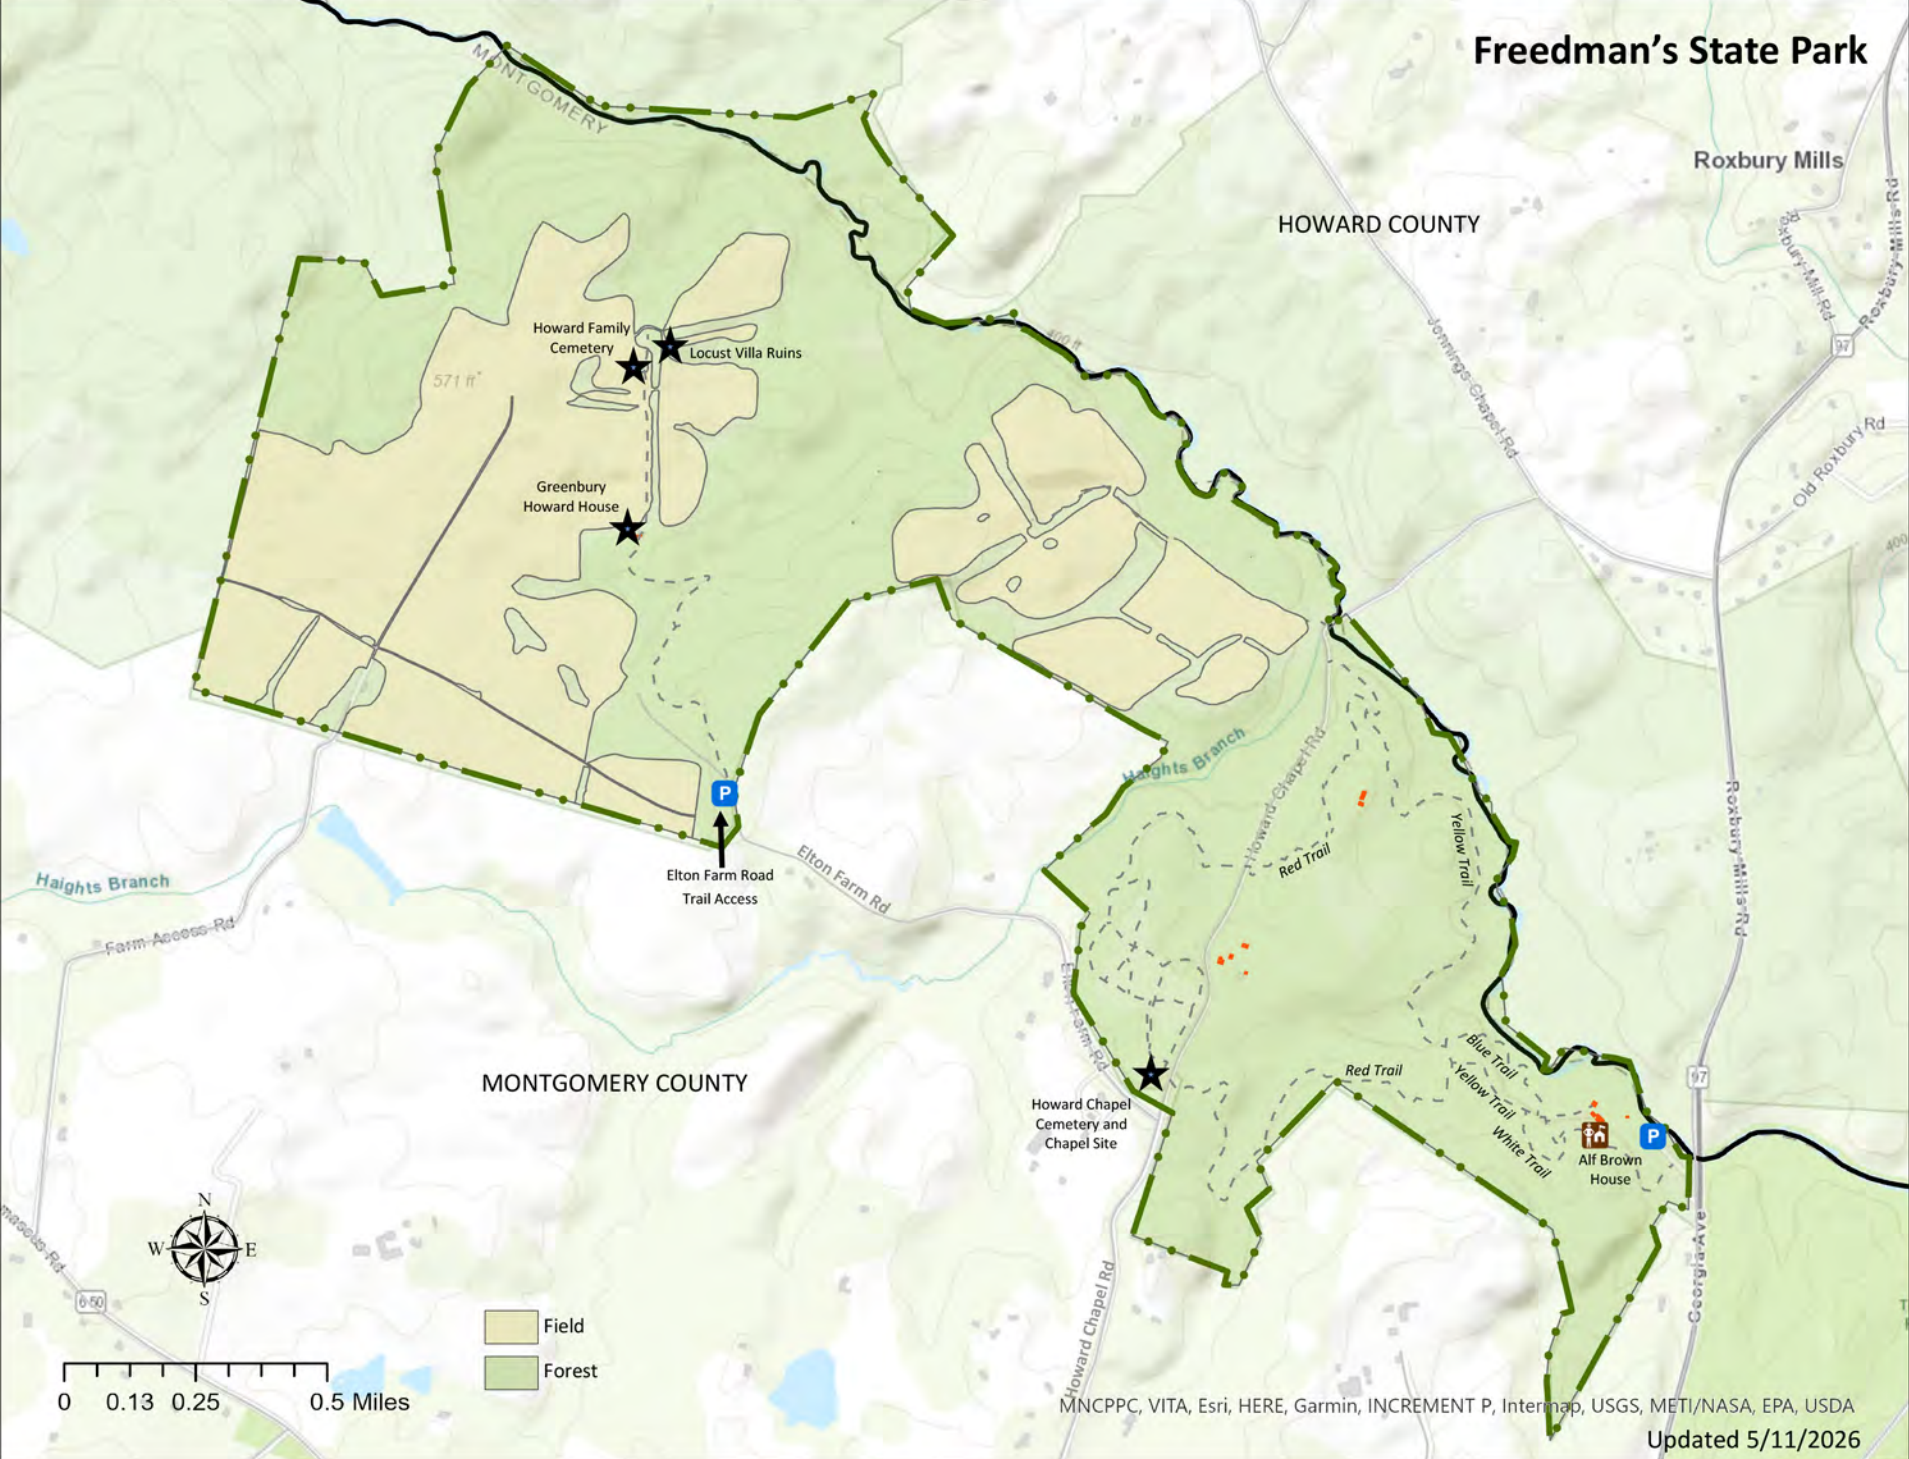

# Freedman's State Park

HOWARD COUNTY

MONTGOMERY COUNTY

Field  
Forest

0 0.13 0.25 0.5 Miles

MNCPPC, VITA, Esri, HERE, Garmin, INCREMENT P, Intermap, USGS, METI/NASA, EPA, USDA

Updated 5/11/2026